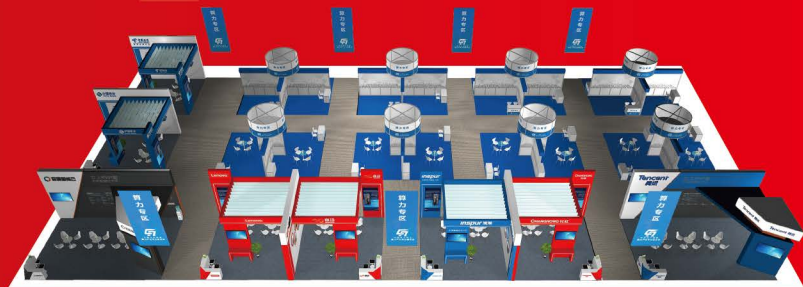

同期专题论坛 | 为垂直行业提供场景化解决方案
Concurrent Events-Provide Scenario-based Solutions for Vertical Industries

- 2024 **算力** 产业发展大会
  Computility Industry Development Conference
- 算力中心 **液冷** 生态建设大会
  Computility Center Liquid Cooling Ecological Construction Conference
- 算力 **网络安全** 风险管理研讨会
  Computility Cyber Security Risk Management Seminar
- 2024中国企业级 **存储** 产业创新论坛
  China Enterprise Storage Industry Innovation Conference
- 数字能源赋能 **新型电力系统** 高峰论坛
  Digital Energy Enables New Power System Conference
- 智能引领, 数字赋能: AI云计算与 **数字化智能制造** 发展论坛
  AI Cloud Computing & Digital Intelligent Manufacturing Development Forum
- 2024 **清洁能源** 项目 EPC 与投资大会
  2024 Clean Energy Project EPC & Investment Conference

算力专区 ▶ Computility Zone

算力全产业集中展示

MVP计划
买家精准对接
"Most Valuable Partner"
Plan-Business Matching

专家交流: Communicate with Experts
经验分享, 解答痛点难点
Share Experience to Solve Pain Points and Difficulties

政策解读: Policy Interpretation
了解最新政策法规、行业趋势, 打破信息差
Understand the Latest Policies / Regulations / Industry Trends

促进合作: Promote Cooperation
与展会专家团、展商、专业观众互动交流, 获取一手买家资源
Interact with Exhibition Experts, Exhibitors and Professional Visitors to Obtain First-hand Buyer Resources

实地探企参观: Visit Enterprises & Factory
组织买家走进企业 / 工厂, 实地参观, 深入交流
Buyers visit Enterprises / Factory, Field visit, In-depth Communication

四展联动 买家聚集

4-in-1 Exhibition
Maximize Buyers Synergy

参展费用

Participation Cost

光地展位 Raw Space:
RMB 2,200/m²

标准展位 Package Stand:
RMB 22,000/9m²

算力/数据中心
Computility/Data center

电力
Electricity

储能
Energy Storage

智能建筑
Intelligent Building