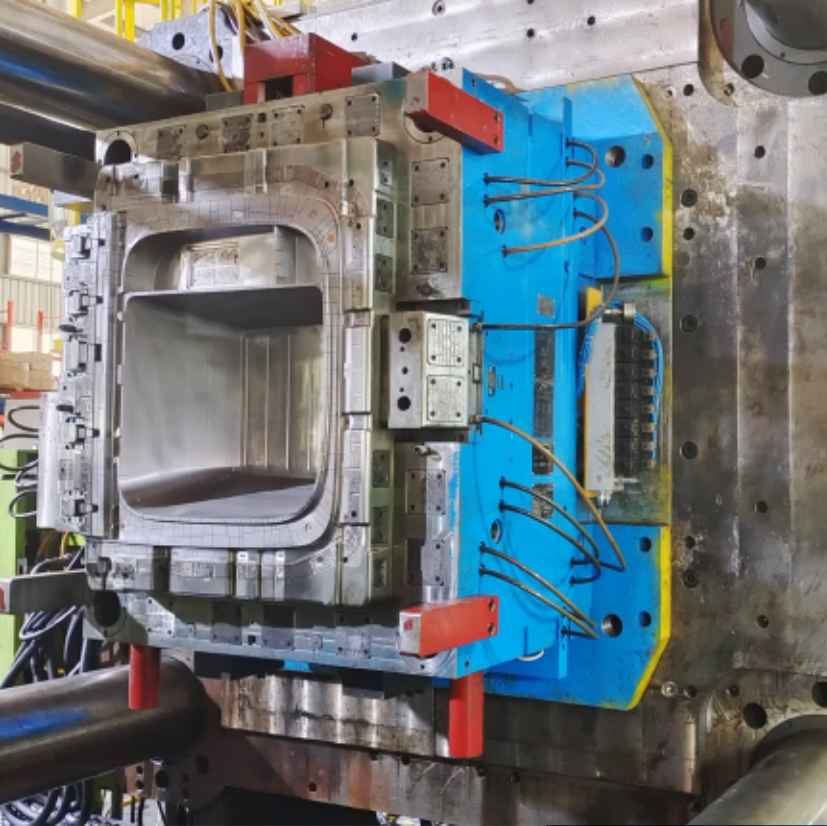

磁力快速换模系统

Kinghou 精厚®